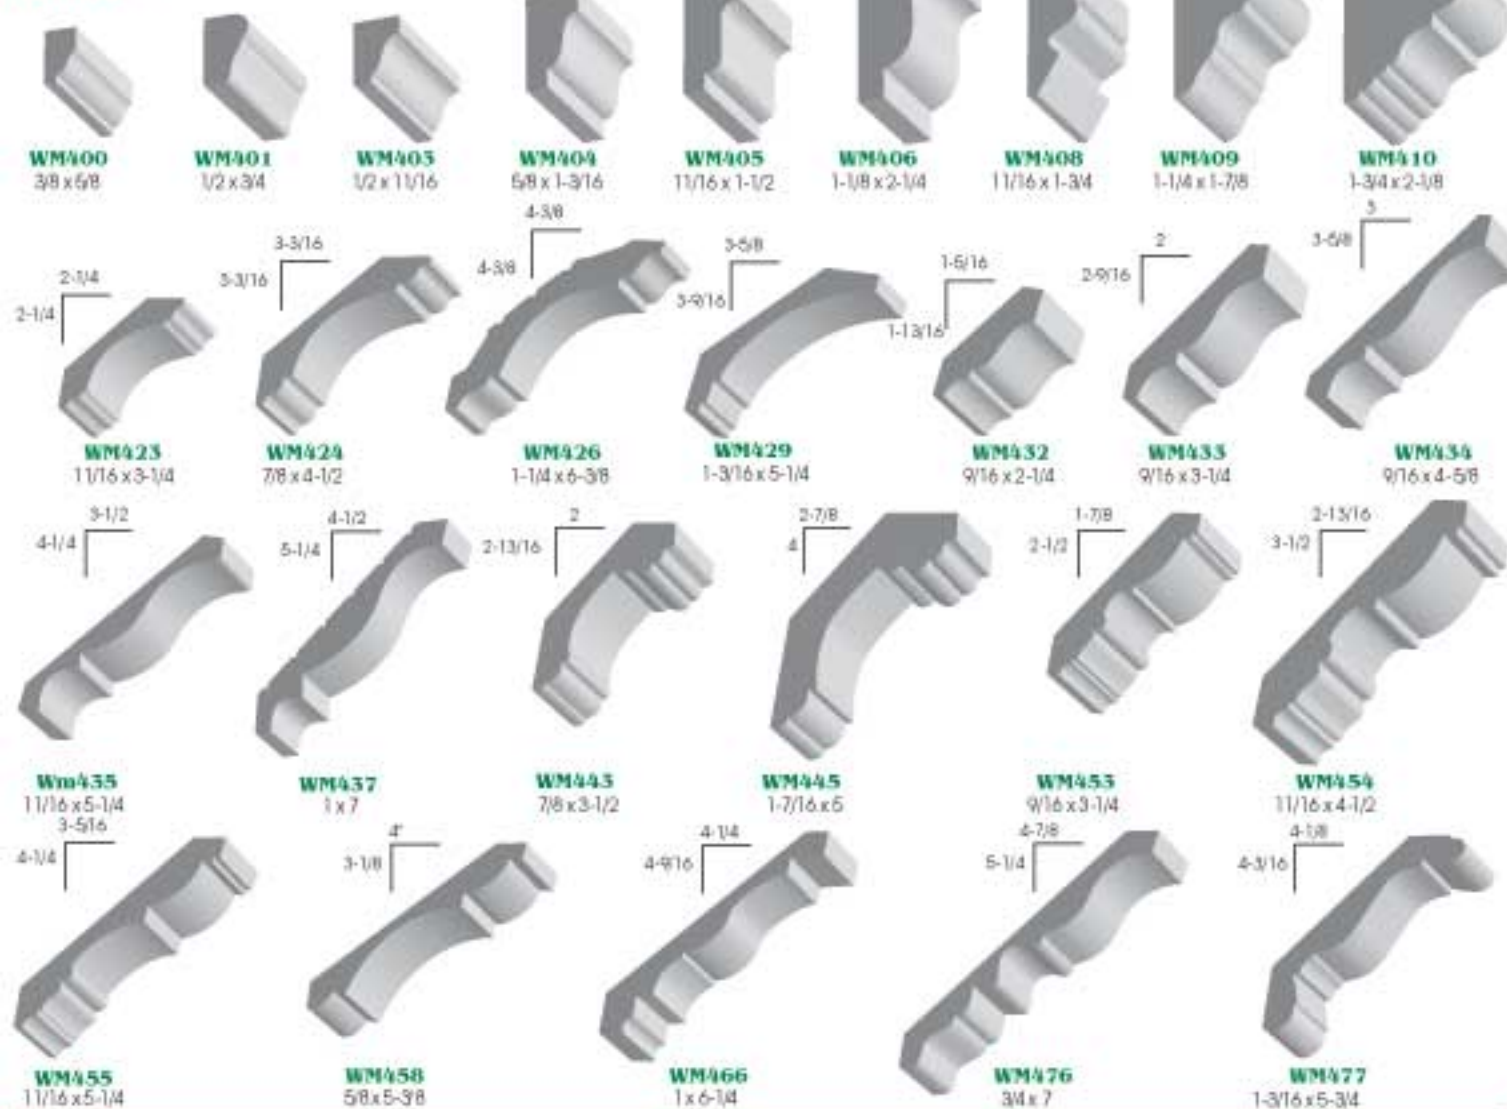

### Coves

**WM700**  
1/2 x 1/2

**WM701**  
5/8 x 5/8

**WM702**  
3/4 x 3/4

**WM704**  
1-1/16 x 1-1/16

## Crowns