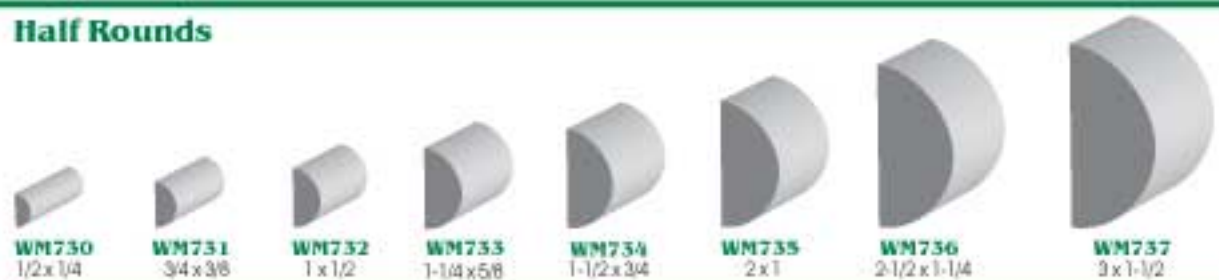

Half Rounds